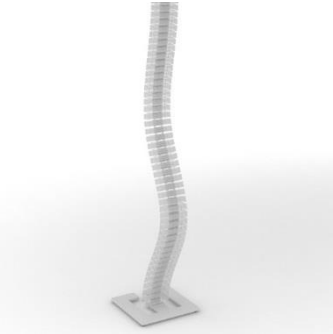

High and coffee tables

Range

High tables

Coffee tables
(round)

Coffee tables
(square)

Melamine

HPL/HPL Fenix

1200 / 1400 / 1600 /
1800x700 mm
H=900/1050 mm

Ø700 mm
H=480 mm

700x700 mm
H=480 mm

Screens

Plexiglas (Perspex) screens and modesty panels

Fabric screens

Fabric screens with metal frame

Accessories

Power socket blocks

Cable clips

Metal grommet

Cable ducts

Cable trays

Vertical cable tray
(suitable only for
central wood leg)

NOVA Wood

Nature's touch!

narbutas